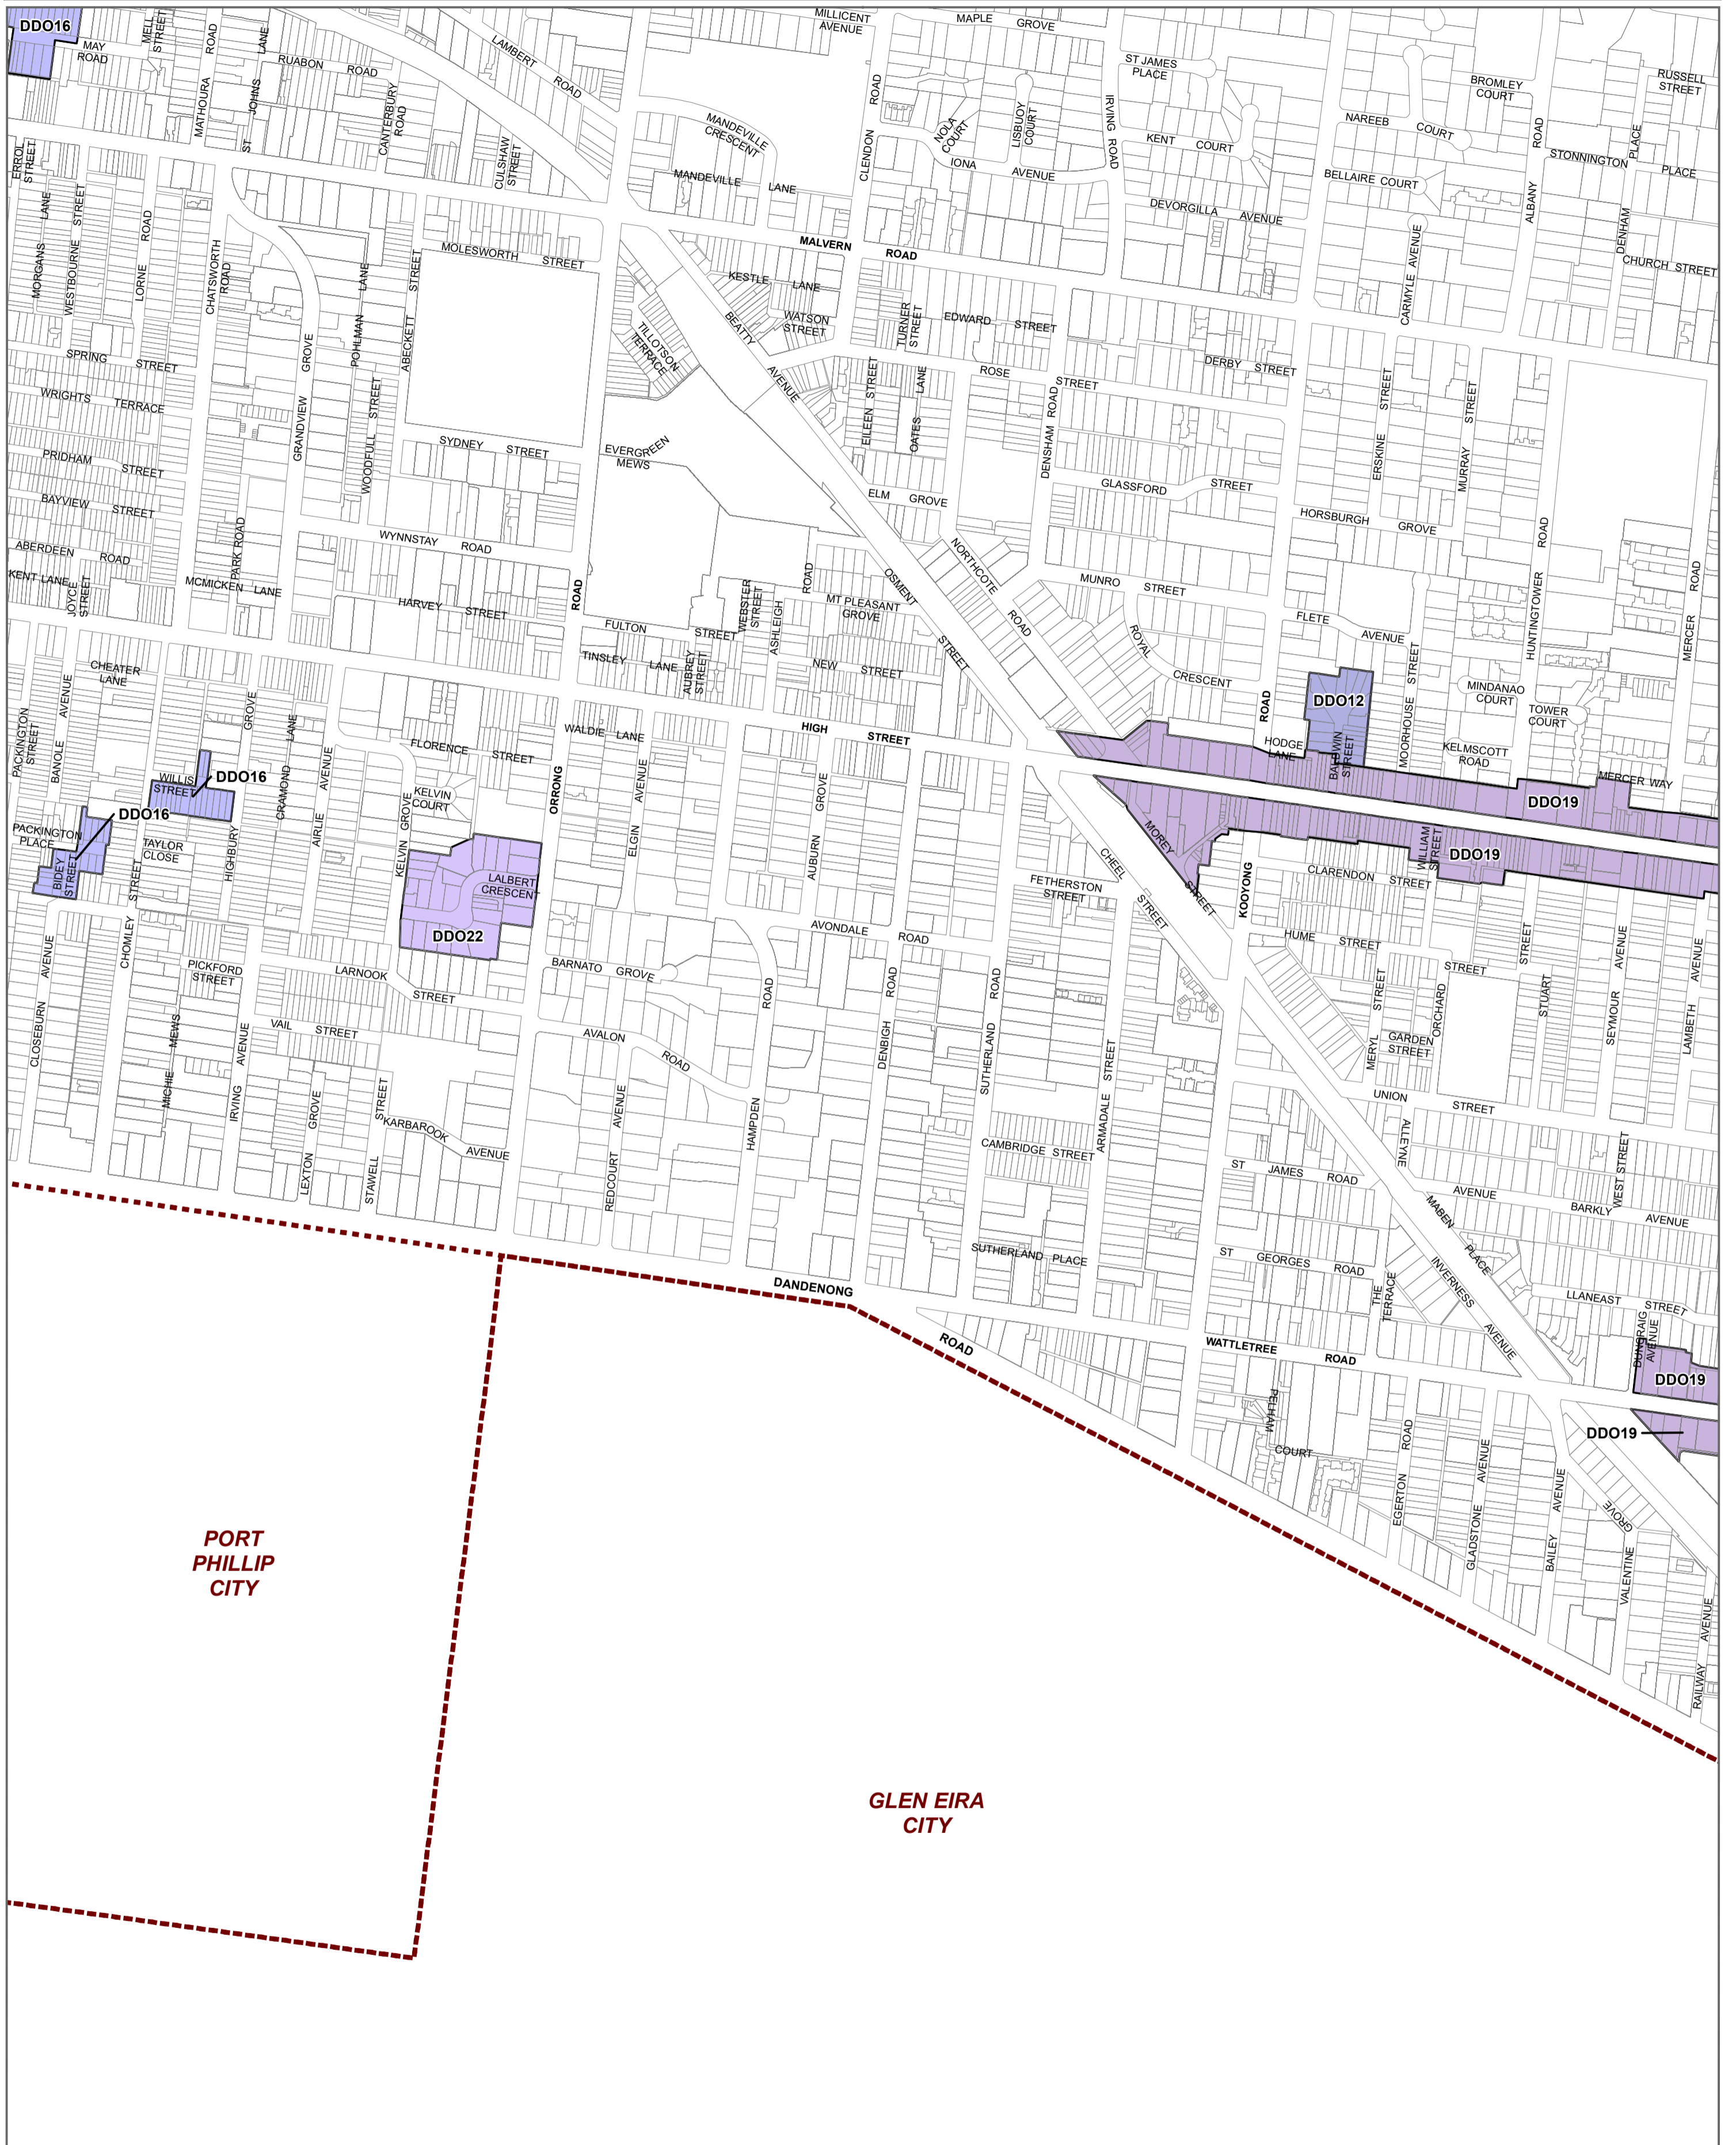

STONNINGTON PLANNING SCHEME - LOCAL PROVISION

- LEGEND**
- DDO12 - Design and Development Overlay - Schedule 12
 - DDO16 - Design and Development Overlay - Schedule 16
 - DDO19 - Design and Development Overlay - Schedule 19
 - DDO22 - Design and Development Overlay - Schedule 22

© The State of Victoria Department of Environment, Land, Water and Planning 2020

Australian Map Grid Zone 55

Planning Group
AMENDMENT C285ston
 Printed: 10/11/2020

Environment,
Land, Water
and Planning

INDEX TO ADJOINING SCHEME MAPS