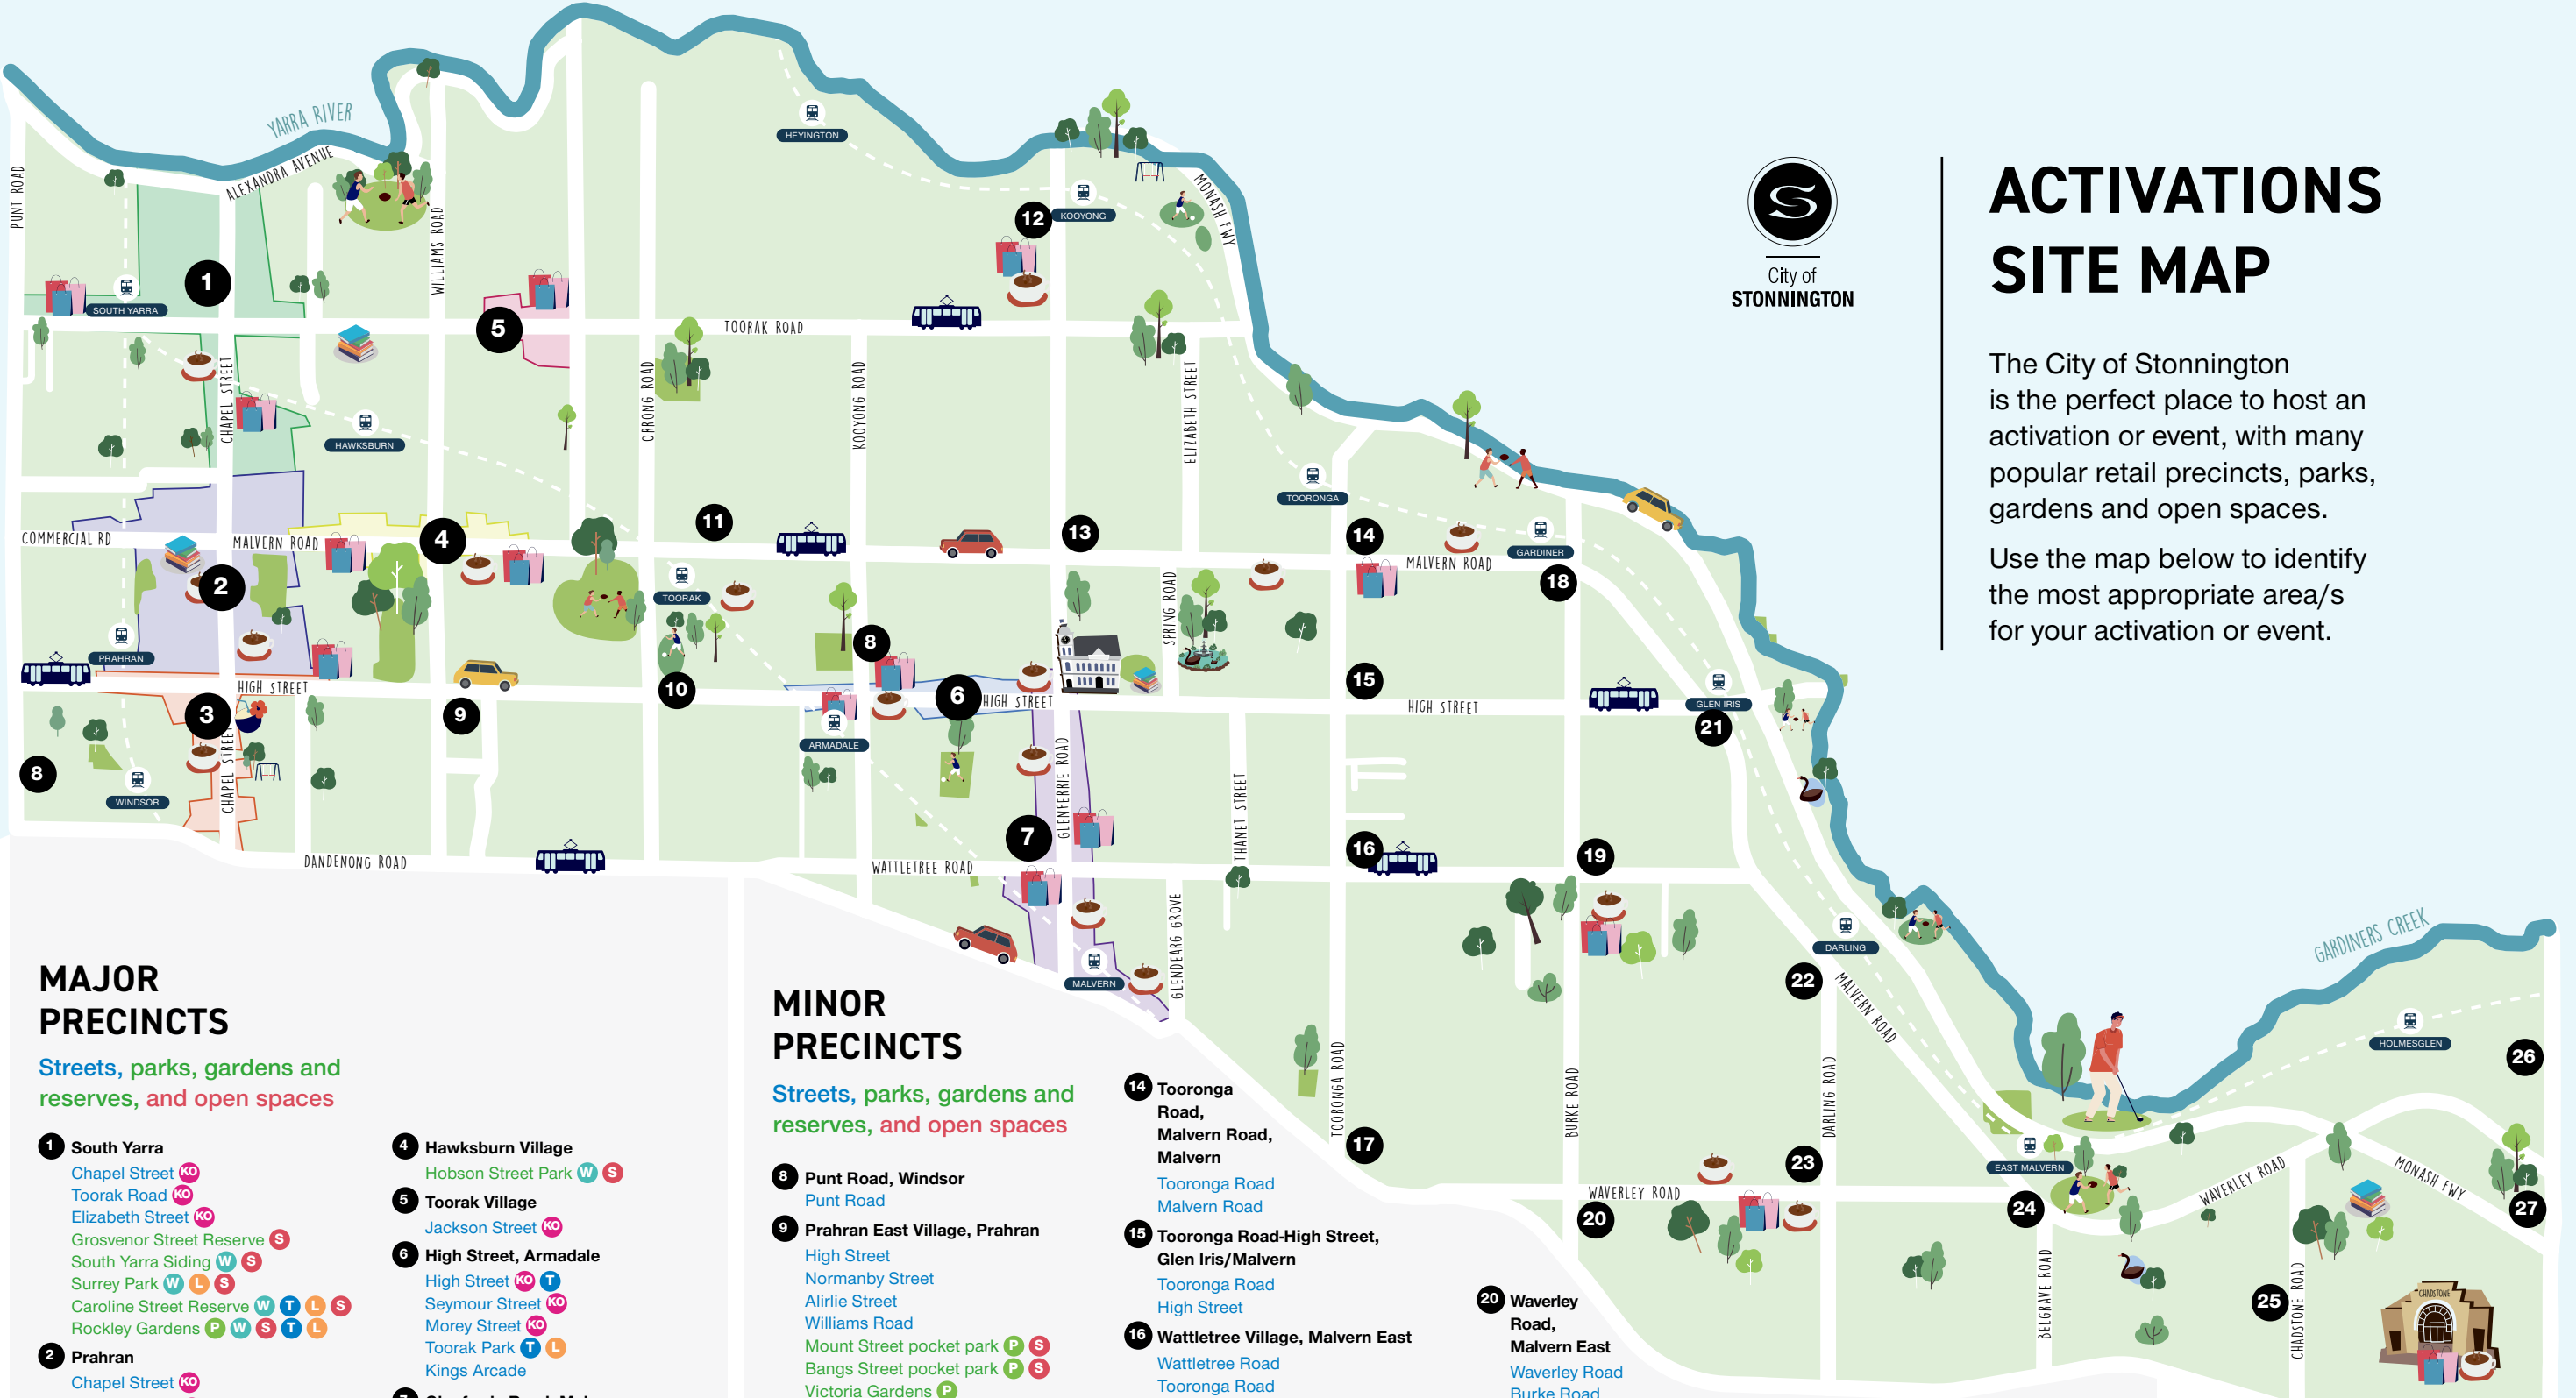

ACTIVATIONS SITE MAP

The City of Stonnington is the perfect place to host an activation or event, with many popular retail precincts, parks, gardens and open spaces.

Use the map below to identify the most appropriate area/s for your activation or event.

MAJOR PRECINCTS

Streets, parks, gardens and reserves, and open spaces

- 1 South Yarra**
Chapel Street (KO)
Toorak Road (KO)
Elizabeth Street (KO)
Grosvenor Street Reserve (S)
South Yarra Siding (W, S)
Surrey Park (W, L, S)
Caroline Street Reserve (W, T, L, S)
Rockley Gardens (P, W, S, T, L)
- 2 Prahran**
Chapel Street (KO)
Greville Street (KO)
Prahran Square (P, W, T)
King Street Mall (KO)
Matthews Way (KO)
Grattan Gardens (P, W, T, S)
Princes Gardens (P, W, T, S)
Dyeworks Park (W, S)
Chapel Off Chapel (Lawns) (P, W, T)
Victoria Gardens (P)
- 3 Windsor**
Chapel Street
Peel Street (KO)
Union Street (KO)
James Street Reserve (S)
Windsor Siding (P, T)
Maddock Street Mall (shared zone) (KO, W, S)
Windsor Plaza (P, W, S)
- 4 Hawksburn Village**
Hobson Street Park (W, S)
- 5 Toorak Village**
Jackson Street (KO)
- 6 High Street, Armadale**
High Street (KO, T)
Seymour Street (KO)
Morey Street (KO)
Toorak Park (T, L)
Kings Arcade
- 7 Glenferrie Road, Malvern**
Glenferrie Road (KO)
Malvern Public Gardens (W, T, S)
Malvern Cricket Ground (W, T, S)
Winter Street pocket park (W, S)