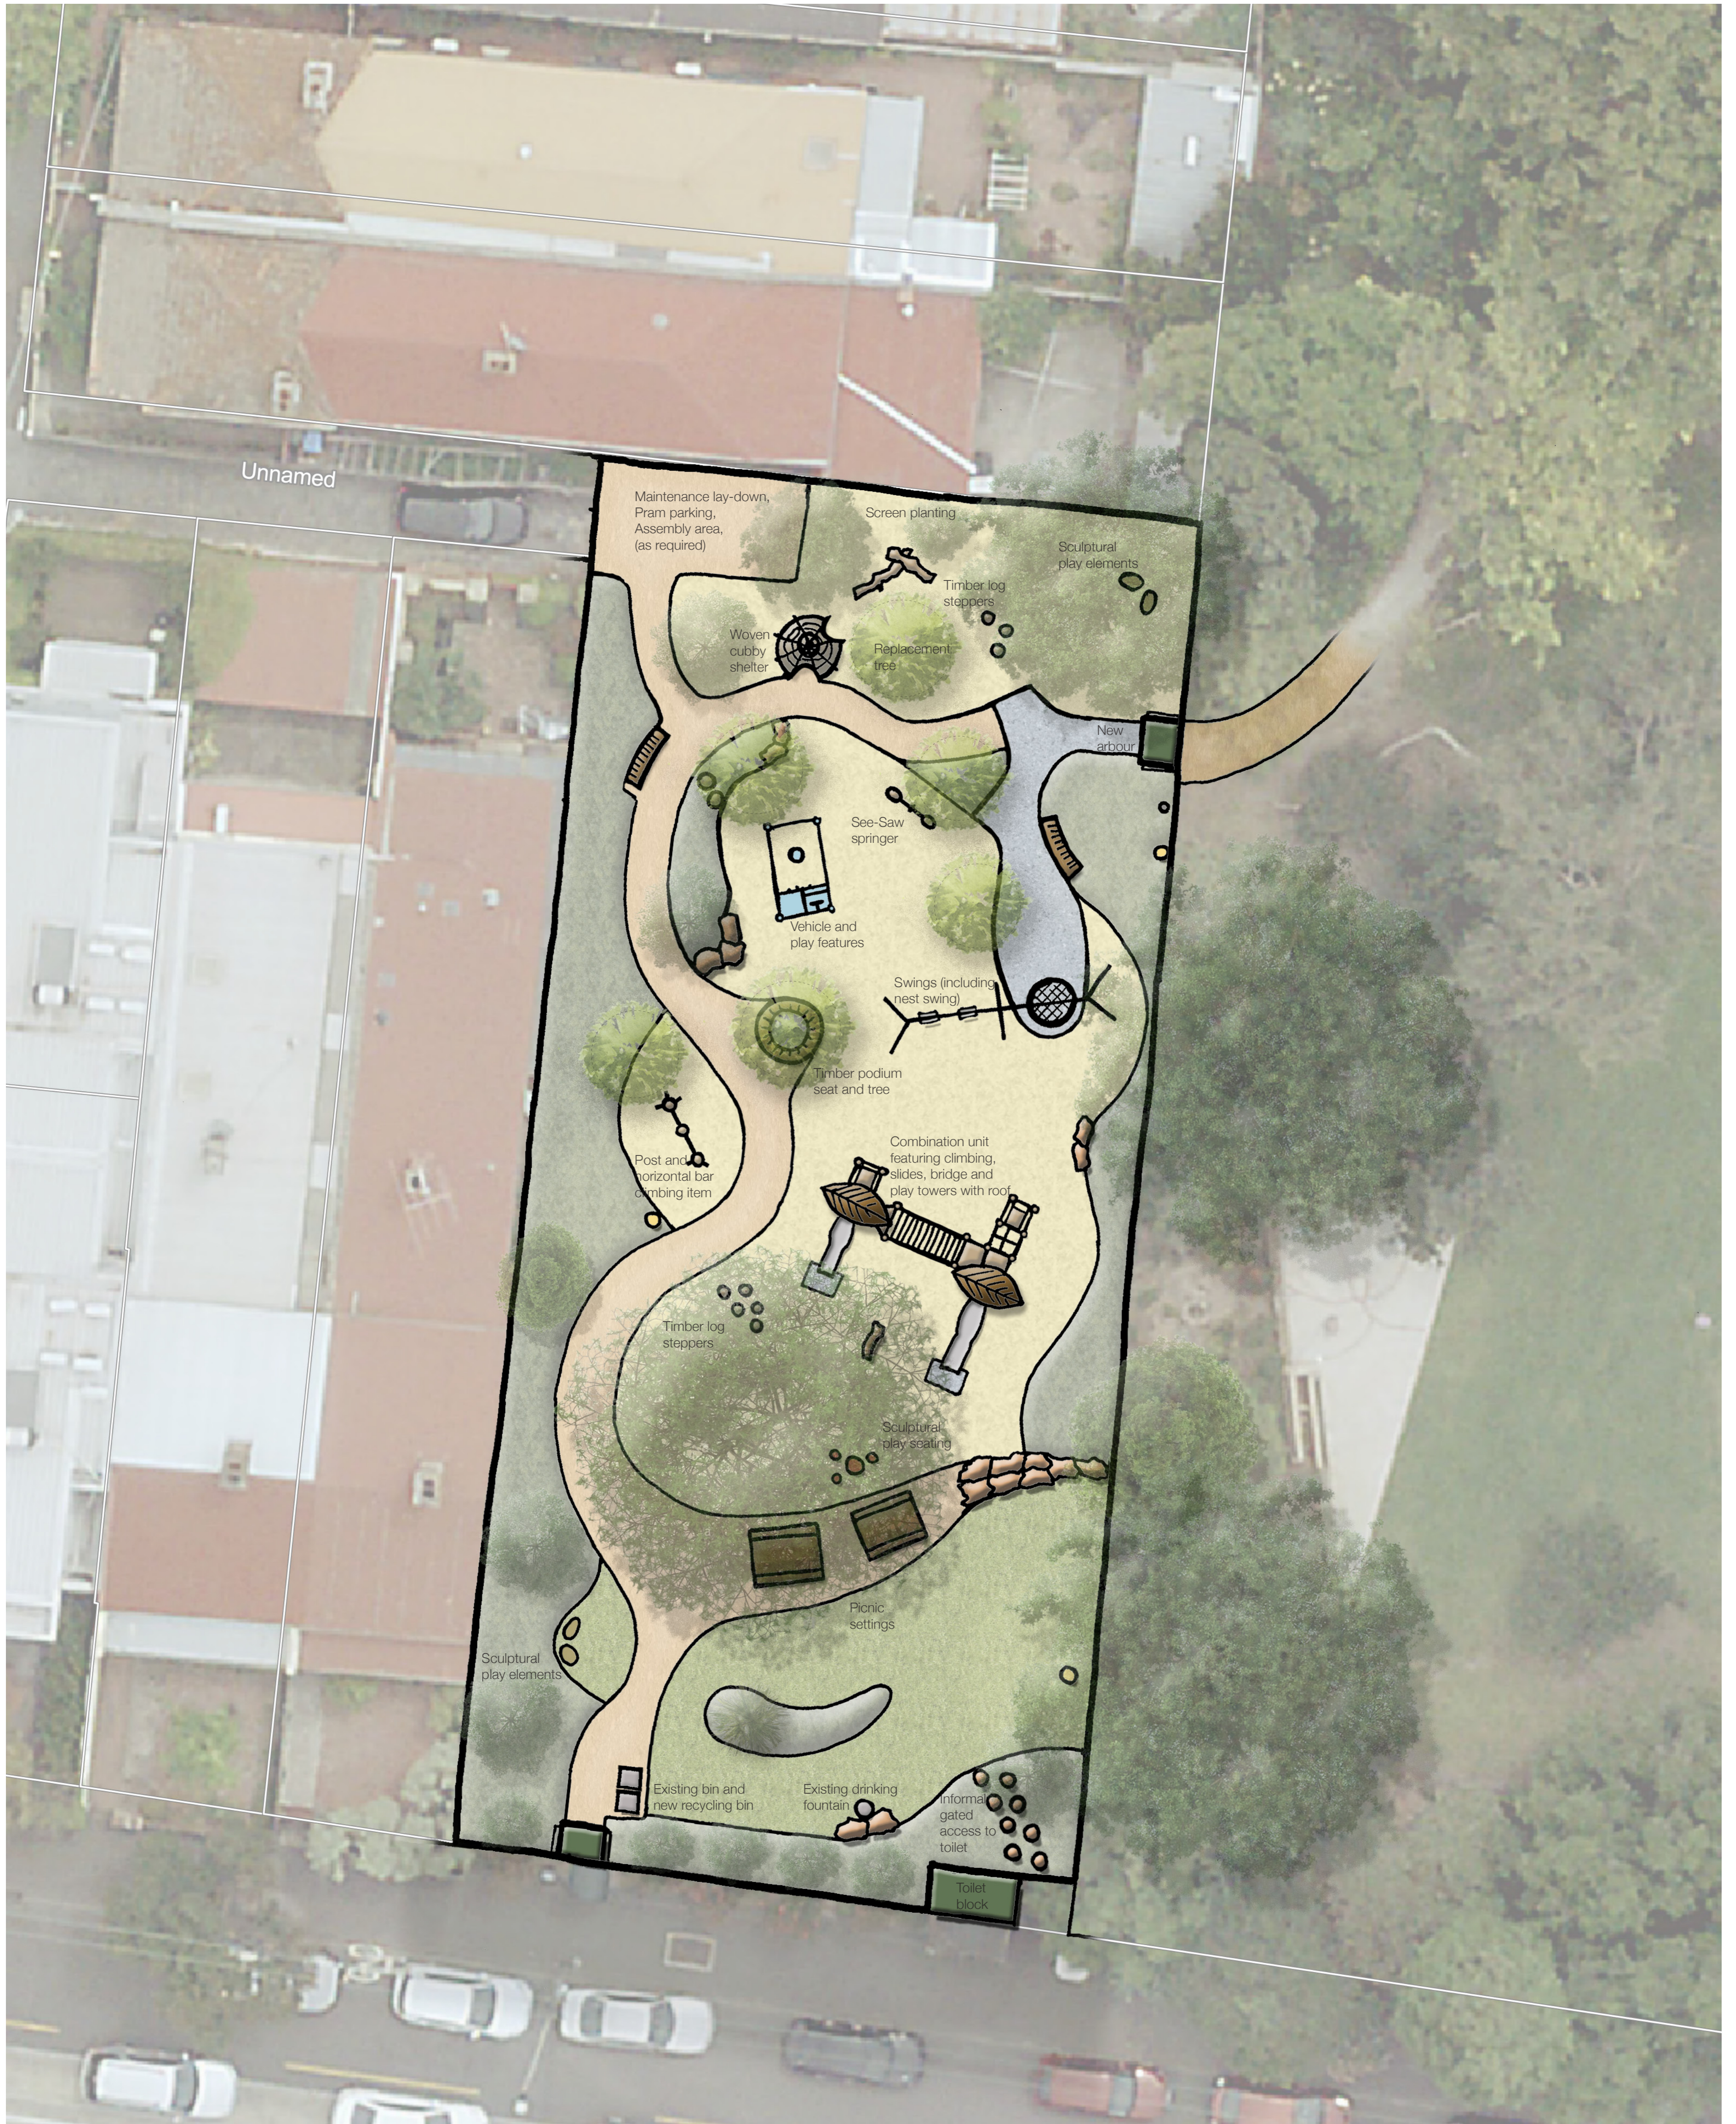

VICTORIA GARDENS - LUMLEY PLAYGROUND UPGRADE

Final Concept Plan

LEGEND:

 Softfall mulch	 New turf	 Sandstone boulders	 New picnic setting
 Rubber path and softfall	 New garden beds	 New timber seating	 New tree
 Bound gravel footpath	 Garden bed mulch	 Existing lighting	

Concept plan and accompanying imagery are representative only.

March 2020

urbandedesign@stonnington.vic.gov.au