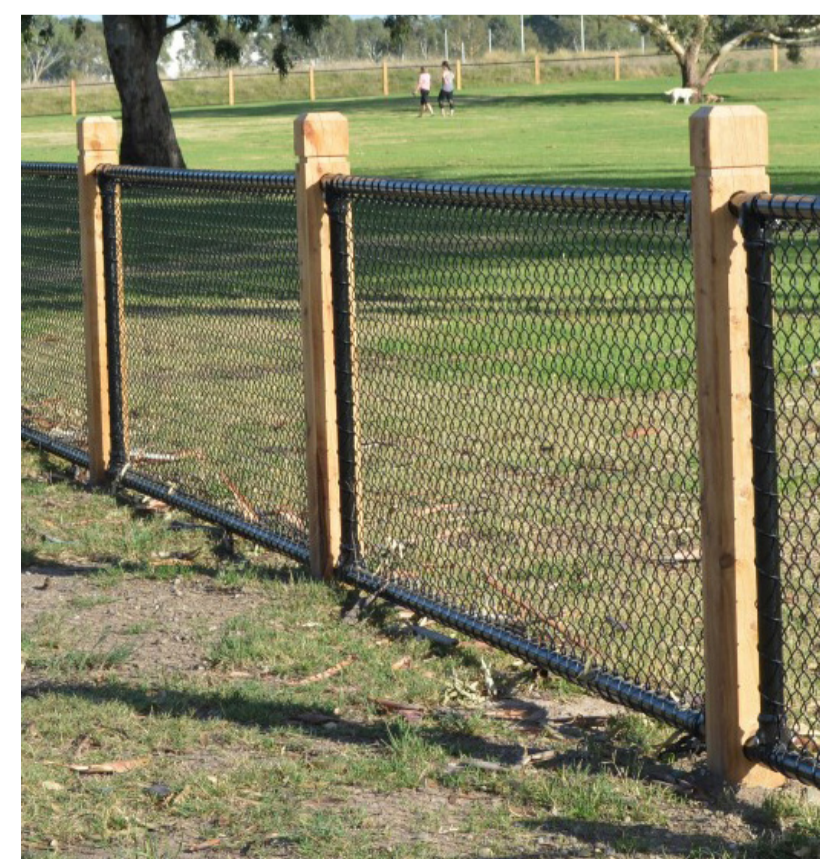

Brookville Gardens and Fairbairn Reserve Upgrade Concept Imagery

PARK FURNITURE AND FEATURES

Shelter Type: skillion roof

Park lighting at night - lantern

Park lighting - lantern

Pathway lighting - bollard

Drinking fountain

Curved timber seating

Timber picnic settings

Timber park bench

Christies BBQ - twin plate DDA accessible

Feature rock boulder seating

PLANTING

Garden bed planting along park boundary

Planting for borders

Planting for texture and contrast

Planting for colour

Tree planting - elaeocarpus

Tree flowers

MATERIALS

Existing brick paving to be retained

New park fence - Canterbury Street

Replacement cricket netting