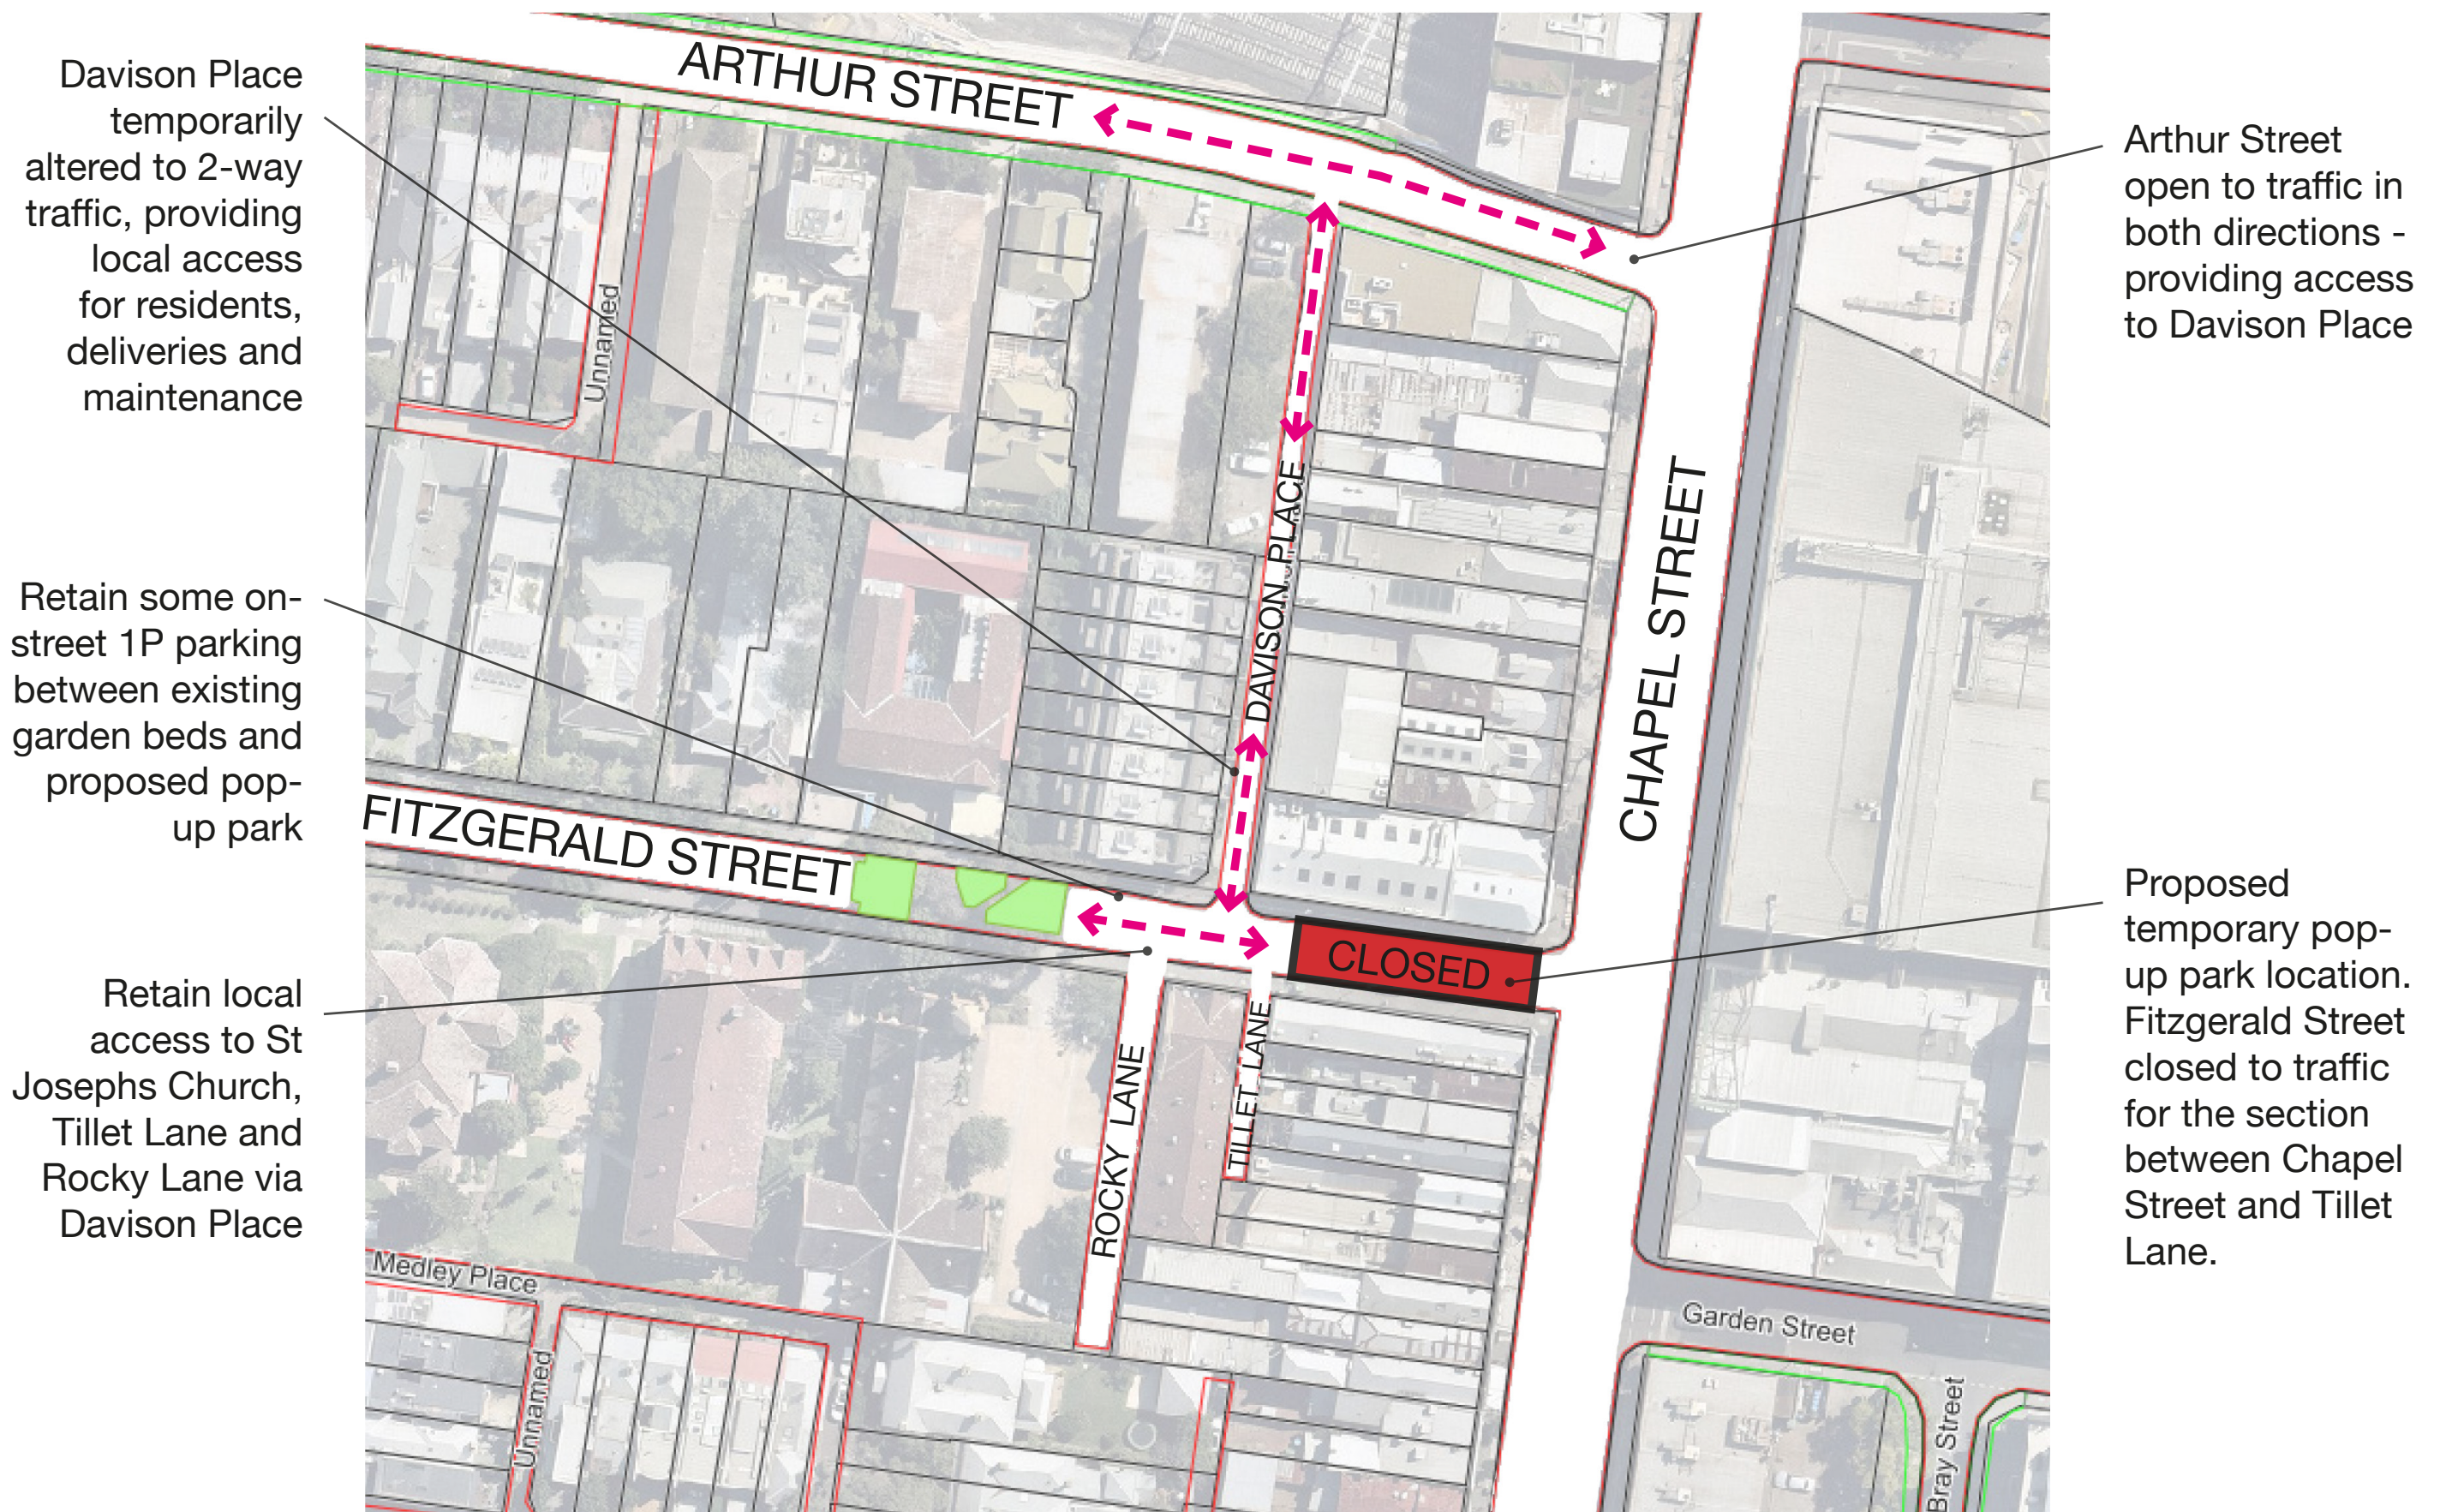

FITZGERALD ST - TEMPORARY POP-UP PARK

Temporary Traffic Conditions

Proposed temporary traffic conditions from 5 December 2020 through 31 March 2021.